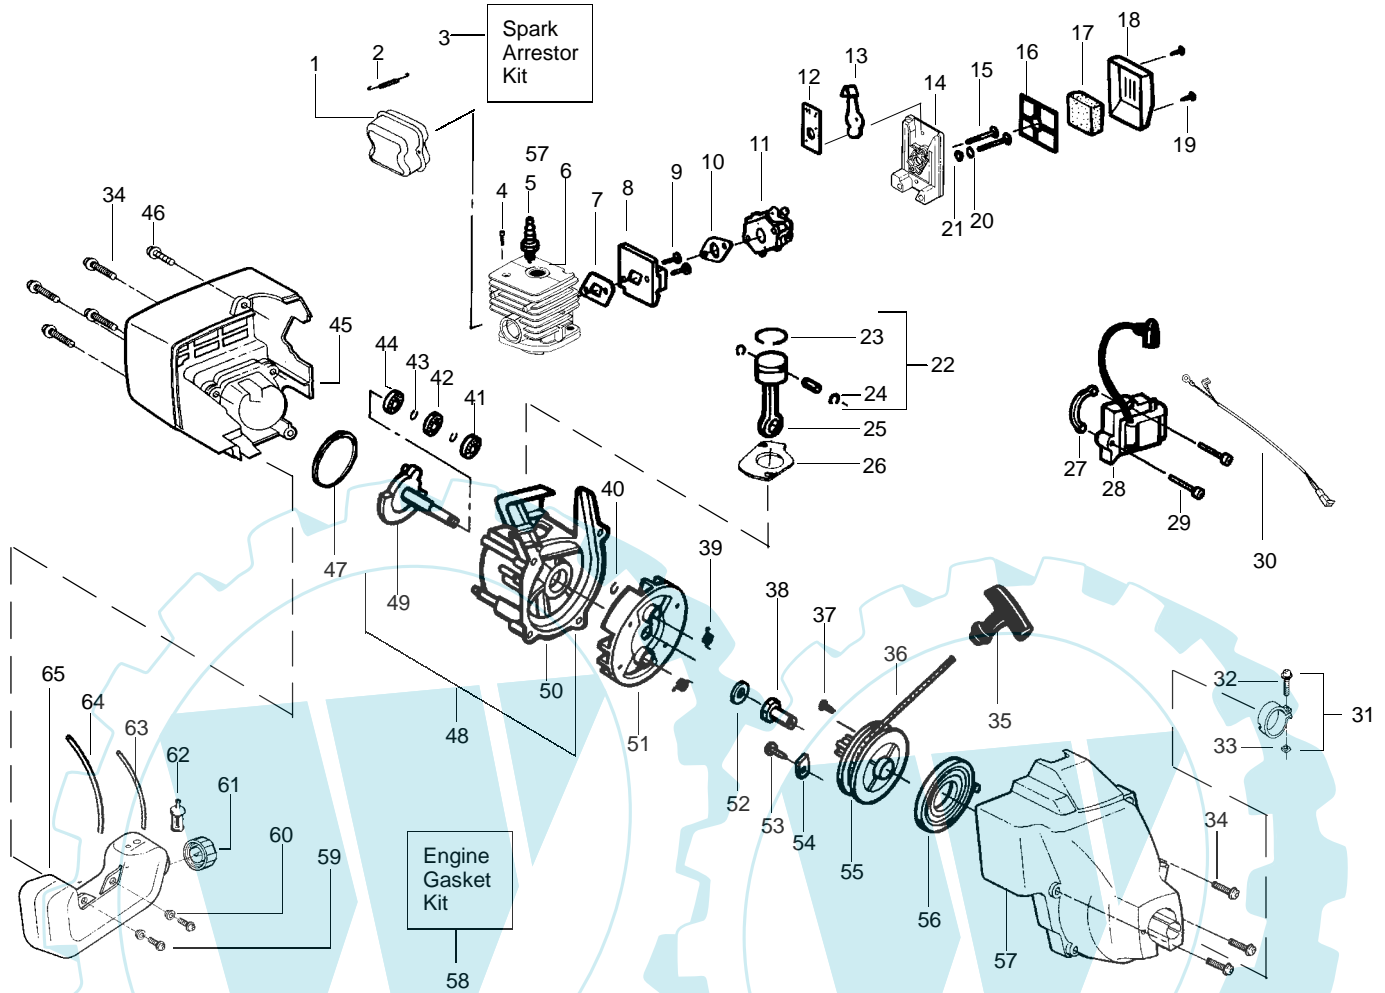

PARTS LIST NO. 530088987		BRICOMARCHE PARTS LIST	MODEL(s) CB21
DATE 01/31/02	Replaces 530088987 - 8/27/01		Note: Illustration may differ from actual model due to design changes

Ref.	Part No.	Description	Ref.	Part No.	Description	Ref.	Part No.	Description
1.	530069660	Kit - Muffler (incl. #2)	27.	530036145	Spacer-Module	51.	530069886	Flywheel Ass'y.
2.	530042088	Muffler Spring	28.	530039163	Ignition Module	52.	530015828	Washer-Flat
3.	530071290	Kit-Spark Arrestor	29.	530015954	Screw	53.	530016224	Screw
4.	530015953	Screw-Cylinder	30.	530049018	Assy. - Wire Harness	54.	530053985	Retainer-Can
5.	952030201	Spark Plug (RCJ 8Y)	31.	530038720	Nose Cone Clamp Ass'y. (Incls. 32&33)	55.	530069400	Starter Pulley Kit (Incl. 37)
6.	530069619	Kit - Cylinder	32.	530015650	Screw-Nose Cone	56.	530042086	Starter Spring
7.	530069616	Gasket-Cylind./Carb.	33.	530016124	Nut-Nose Cone	57.	530071417	Assy. - Fan Housing
8.	530069680	Kit - Carb. Adaptor	34.	530015810	Screw	58.	530069616	Kit-Engine Gasket (Incl. 7,10,26,47)
9.	530016014	Screw	35.	530027569	Starter Handle	59.	530015886	Screw
10.	530069616	Gasket-Carb.	36.	530069232	Kit - Rope	60.	530016131	Washer
11.	530069754	Kit - Carburetor Ass'y (Incl. Limiter Cap)	37.	530016080	Screw	61.	530014347	Fuel Cap Ass'y.
12.	530038747	Choke Plate Mounting	38.	530038604	Drive Coupling	62.	530095646	Fuel Pickup Ass'y.
13.	530038686	Choke Shutter	39.	530023817	Starter Dog Spring	63.	530069247	Kit-Fuel Line (Small)
14.	530052431	Air Box	40.	530015945	Retainer Ring-C'case	64.	530069216	Kit-Fuel Line (Large)
15.	530015887	Screw	41.	530032124	Outer Bearing	65.	530049296	Fuel Tank Ass'y (Incl. 61-64)
16.	530036569	Plate - Filter Support	42.	530019179	C'case Seal			
17.	530036575	Air Filter Foam	43.	530015941	Retain. Ring-C'shaft			
18.	530036568	Air Filter Cover	44.	530032125	Inner Bearing			
19.	530015880	Screw	45.	530055369	Rear Shroud			
20.	530015852	Spacer-Choke	46.	530015934	Screw			
21.	530015254	Washer	47.	530069616	O-Ring-C'case/Shrd			
22.	530069621	Kit - Piston (Incl. 23, 24 & Pin)	48.	530014729	C'case & C'shaft Ass'y. (Incl. 49-51)			
23.	530036404	Piston Ring	49.	530054083	Crankshaft Ass'y.			
24.	530015162	Piston Pin Retainer	50.	530012414	Crankcase Ass'y. (Incl. 41-44)			
25.	530069615	Connecting Rod Ass'y.						
26.	530069616	Gasket-Cylinder						